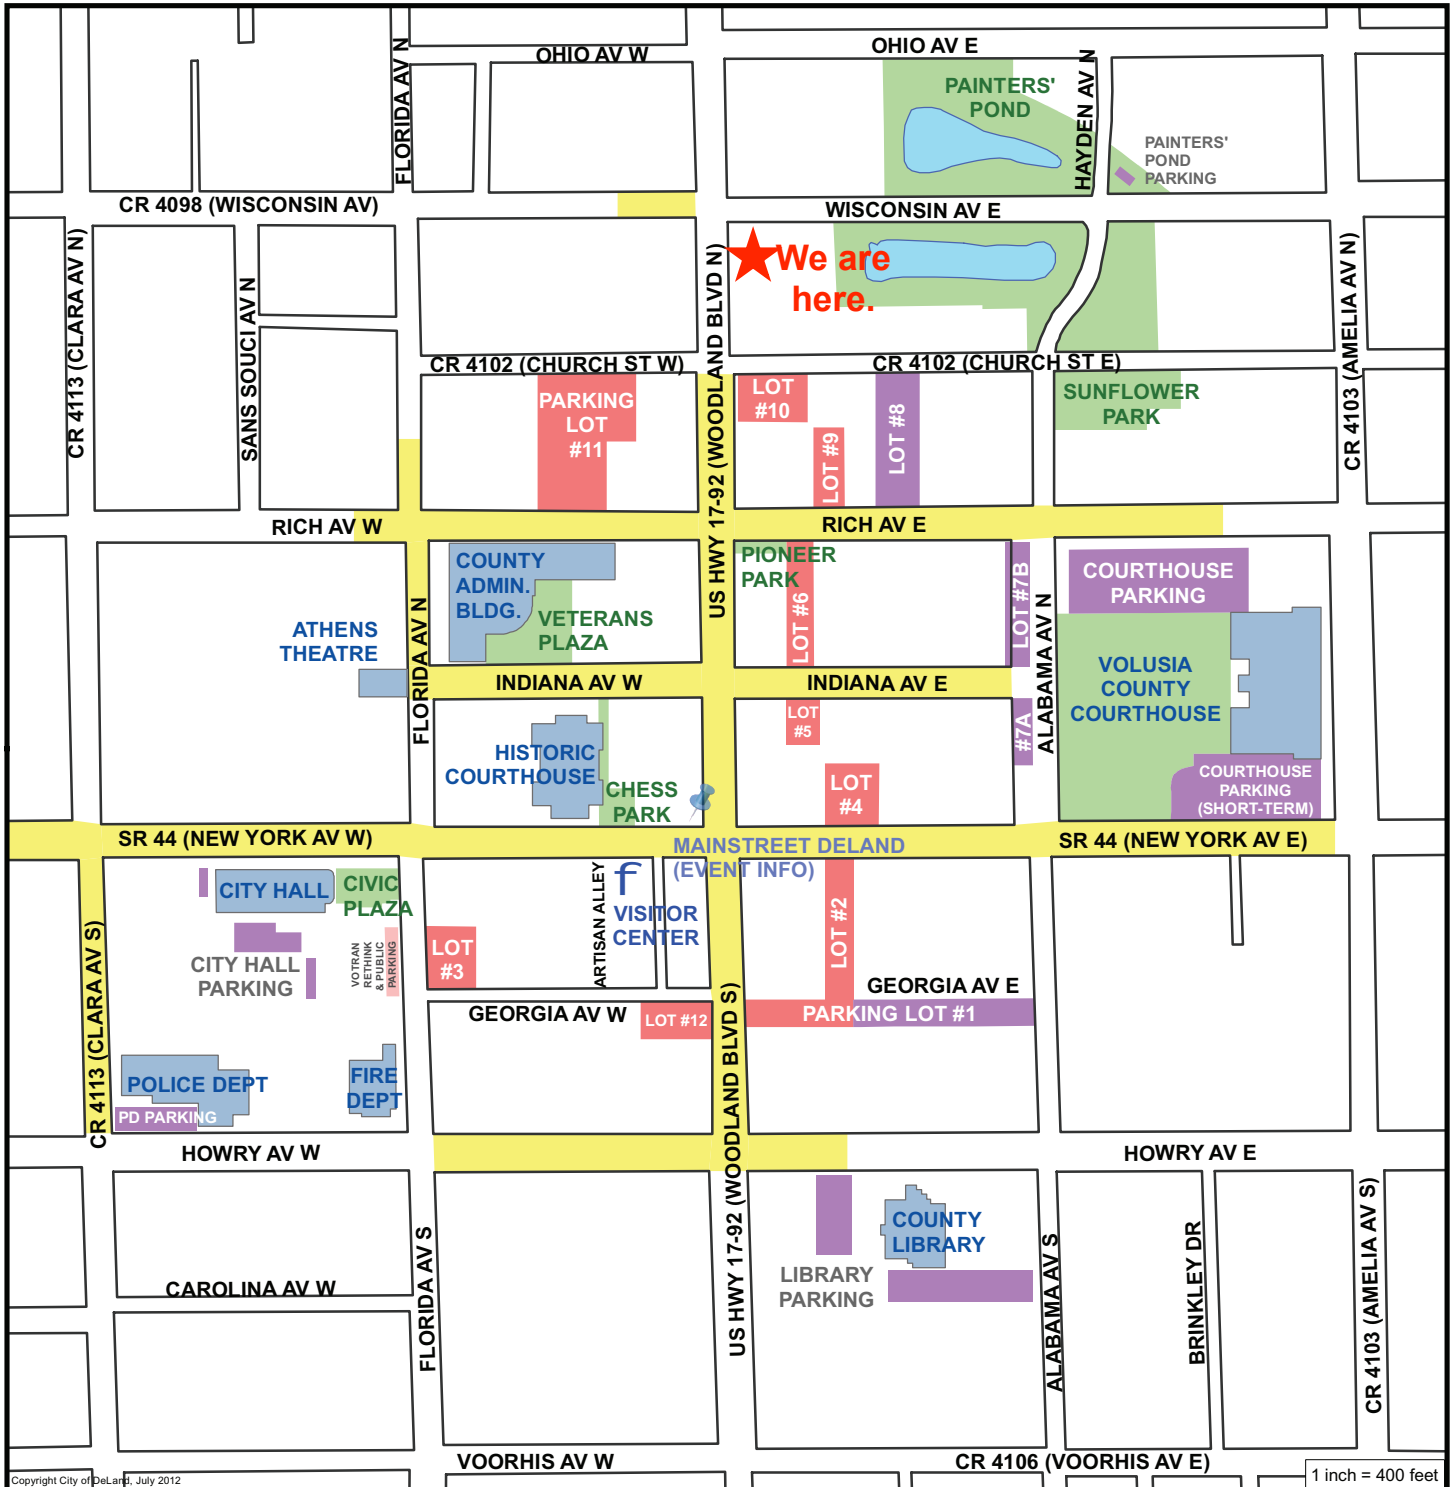

City of DeLand Downtown Parking Map

Copyright City of DeLand, July 2012

1 inch = 400 feet

Free Downtown Public Parking:

- 3-Hour Lots
- 8AM - 5PM Lots
- On-street Parking
(2 hours unless otherwise posted)
- All-Day & VOTRAN reThink CarPool

- Public & Civic Buildings
- Public Parks & Plazas

* Parking restrictions in public lots are only enforced Monday - Friday 8AM to 5PM.